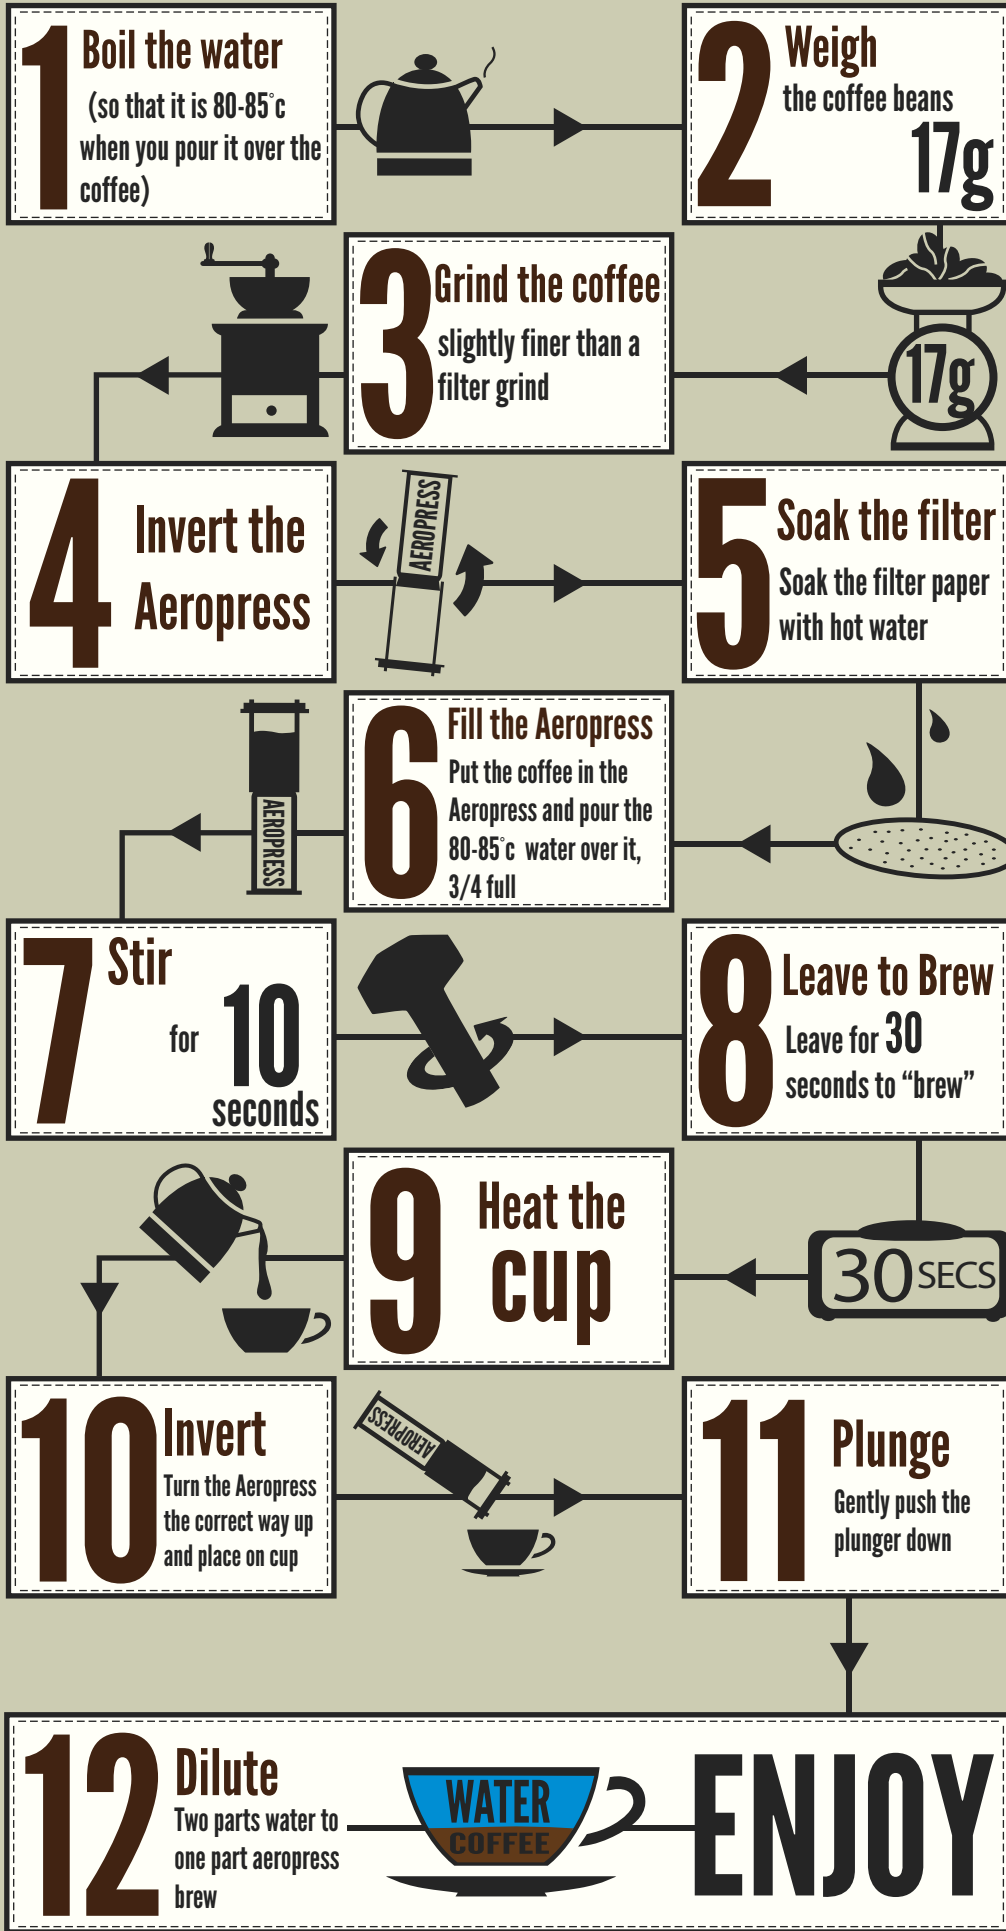

## BREWING GUIDE

1. Plunger
2. Chamber
3. Filter paper
4. Filter cap